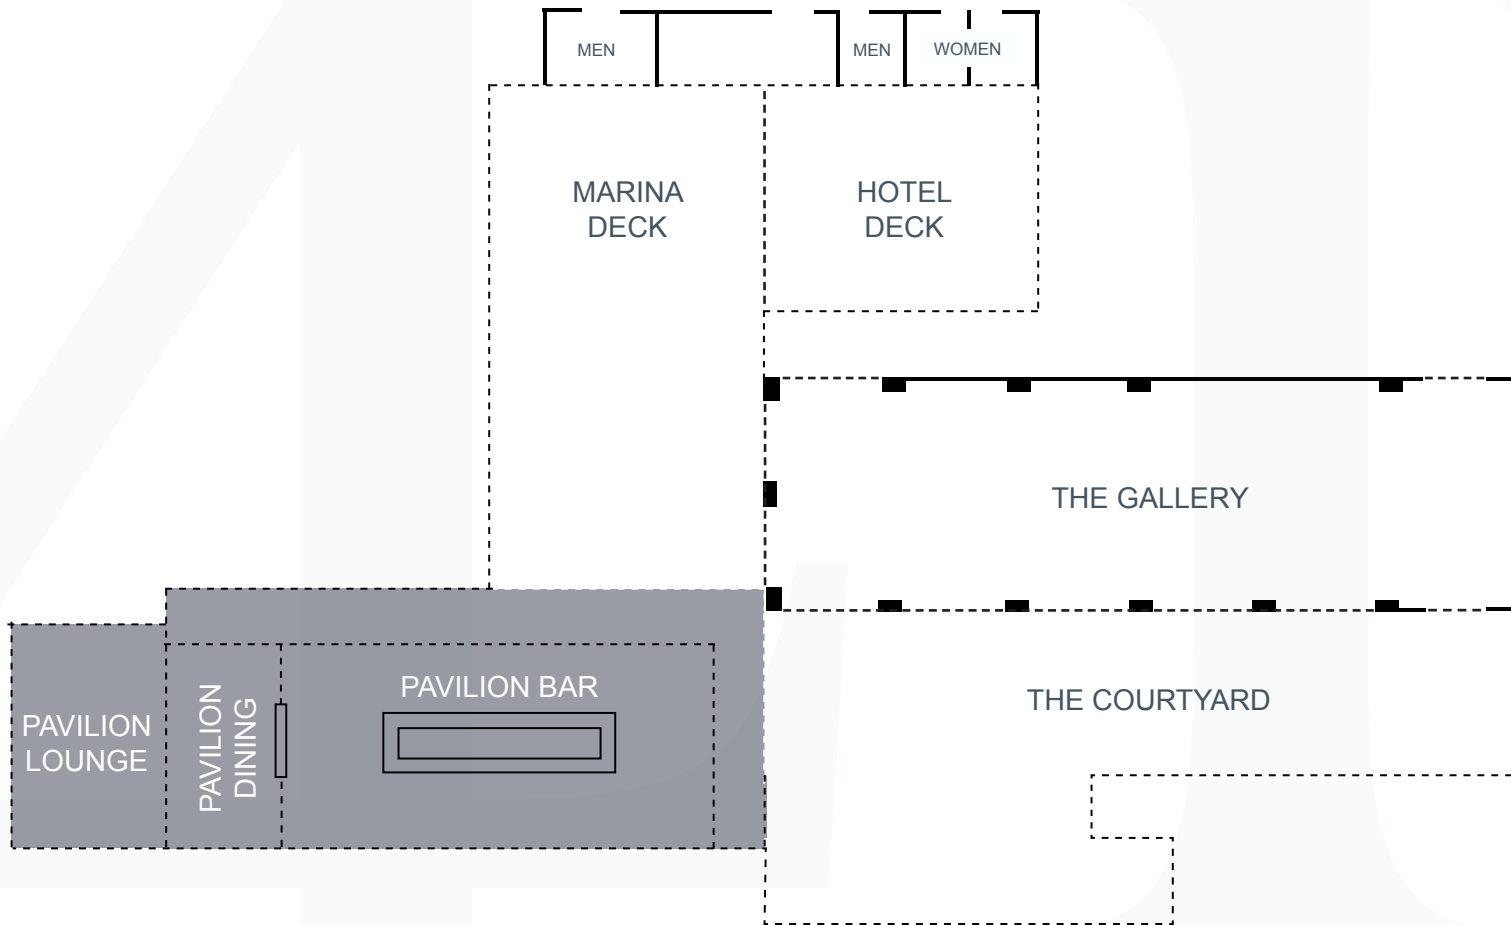

THE PAVILION

Room Dimensions & Capacities

Event Space Name	Approx. L x W x H	Square Feet	Reception	Banquet
The Pavilion		2900	250	
Pavilion Bar	50' x 40' x 10'	2116		
Pavilion Lounge	30' x 16'	575	65	
Pavilion Dining	30' x 9' x 10'	270	35	20