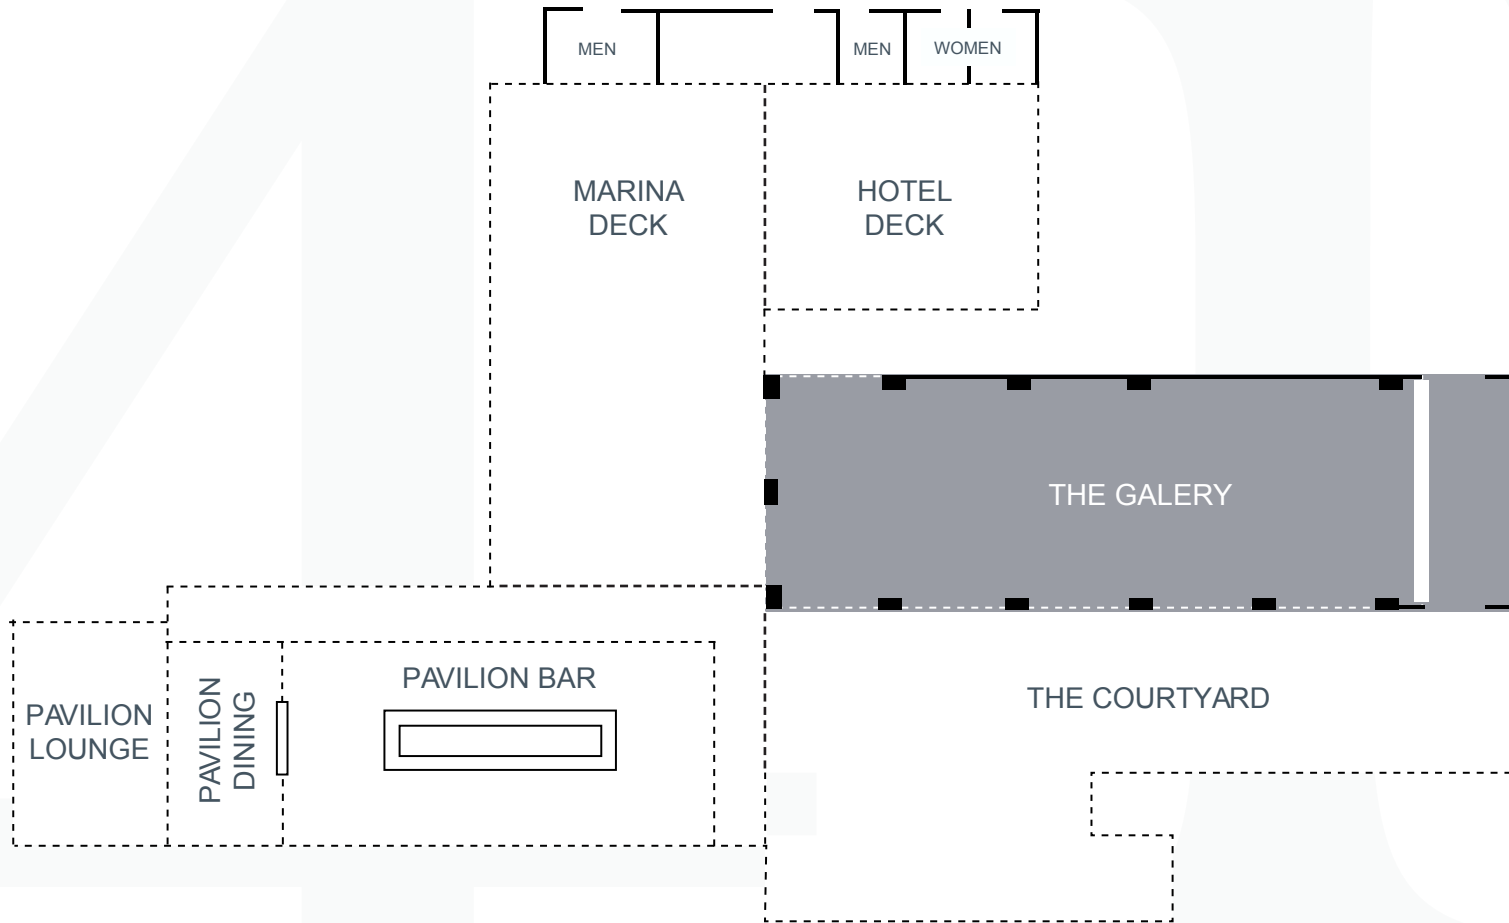

THE GALERY

Room Dimensions & Capacities

Event Space Name	Approx. L x W x H	Square Feet	Reception	Banquet	Theatre	Conference	Classroom
The Galery	89' x 27' x 8'	2400	250	160	200	52	104

All meeting space occupancy and set-ups are subject to review by Newport, Rhode Island Fire Marshall. Should the Fire Marshall require a fire watch, charges are the responsibility of the client.